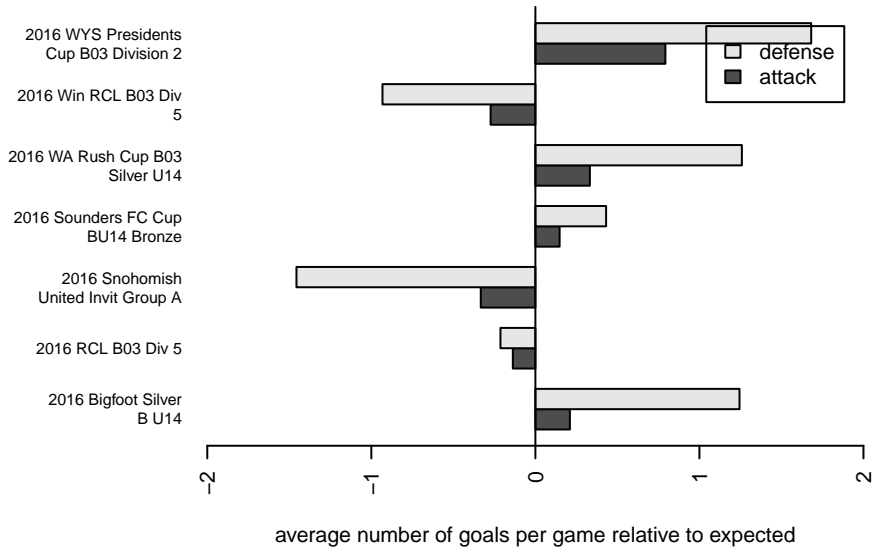

GS Surf D B03

GS Surf
 Bothel, WA
 B03 total strength=790
 attack=1.27 defense=0.74
 fall league = RCL B03 Div 5
 spr league = Win RCL B03 Div 5

alt names used:
 GS SURF SC B03 D (WA)
 GS Surf B03 D
 GS SURF SC B03 D
 GS Surf B03 D
 GS SURF SC B03 D (WA)
 GS Surf B03 D
 GS Surf B03 D

Venues played:
 2016 Snohomish United Invt Group A
 2016 Sounders FC Cup BU14 Bronze
 2016 WA Rush Cup B03 Silver U14
 2016 Bigfoot Silver B U14
 2016 RCL B03 Div 5
 2016 Win RCL B03 Div 5
 2016 WYS Presidents Cup B03 Division 2

**attack and defense variance (black dot)
relative to other teams
and top 10 in region**

**attack and defense rating
relative to others at age
and all opponents in last 13 months**

Performance relative to 13 month average