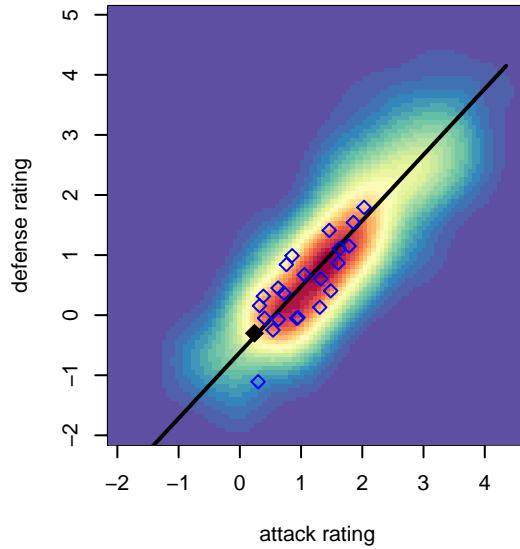

GS Surf D B03

GS Surf
 Bothel, WA
 B03 total strength=790
 attack=1.27 defense=0.74
 fall league = RCL B03 Div 5
 spr league = Win RCL B03 Div 5

alt names used:
 GS SURF SC B03 D (WA)
 GS Surf B03 D
 GS SURF SC B03 D
 GS Surf B03 D
 GS SURF SC B03 D (WA)
 GS Surf B03 D
 GS Surf B03 D

**attack and defense variance (black dot)
relative to other teams
and top 10 in region**

**attack and defense rating
relative to others at age
and all opponents in last 13 months**

Performance relative to 13 month average