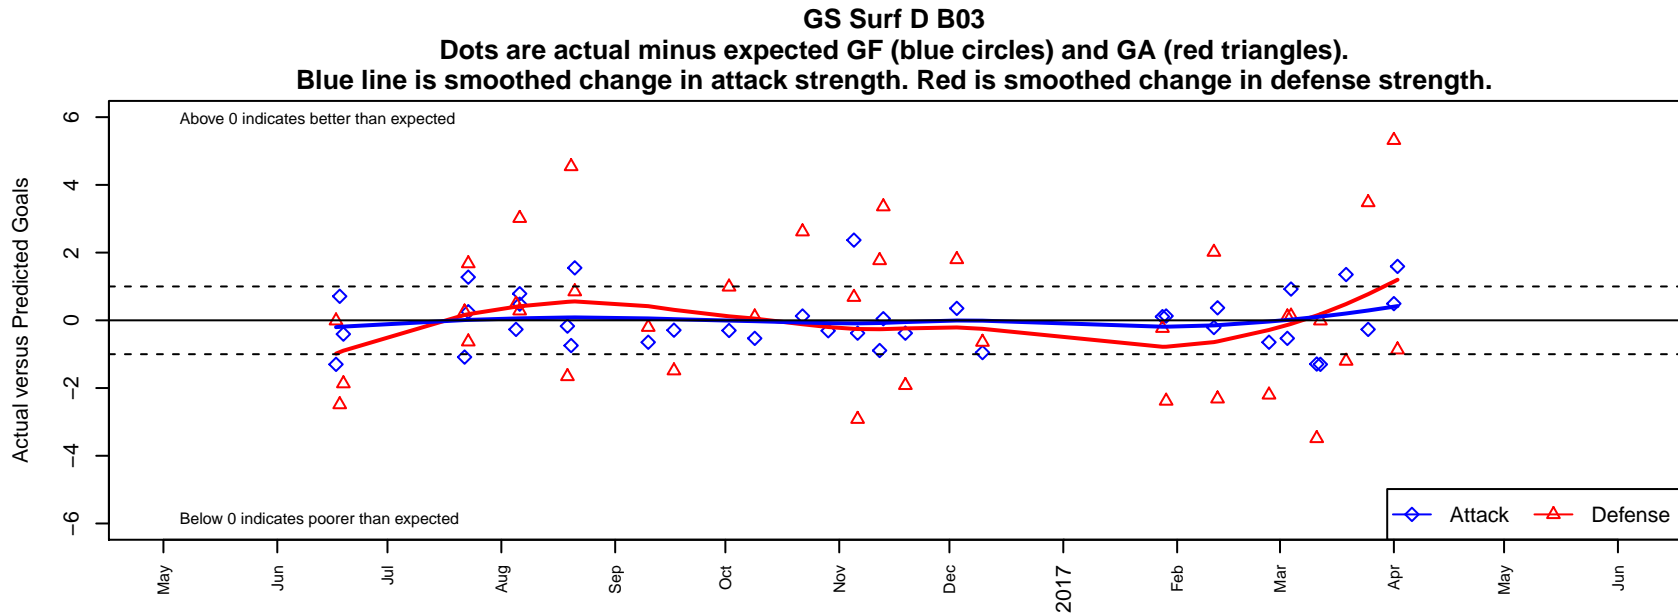

GS Surf D B03

GS Surf
 Bothel, WA
 B03 total strength=790
 attack=1.27 defense=0.74
 fall league = RCL B03 Div 5
 spr league = Win RCL B03 Div 5

alt names used:
 GS SURF SC B03 D (WA)
 GS Surf B03 D
 GS SURF SC B03 D
 GS Surf B03 D
 GS SURF SC B03 D (WA)
 GS Surf B03 D
 GS Surf B03 D

**attack and defense variance (black dot)
relative to other teams
and top 10 in region**

**attack and defense rating
relative to others at age
and all opponents in last 13 months**

Performance relative to 13 month average