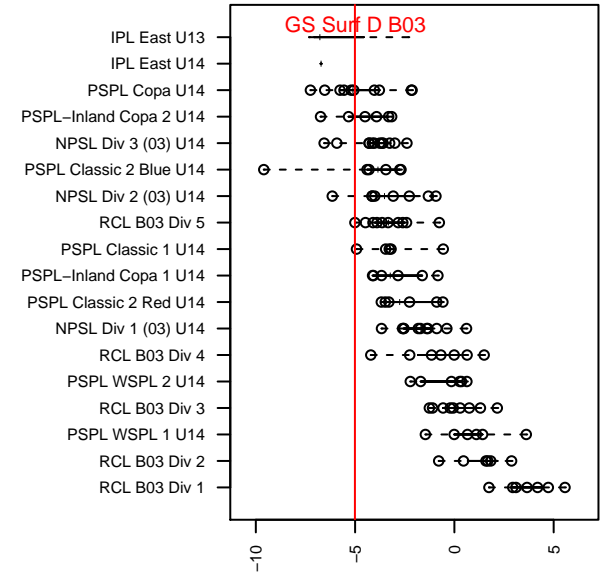

GS Surf D B03

GS Surf
 Bothel, WA
 B03 total strength=790
 attack=1.27 defense=0.74
 fall league = RCL B03 Div 5
 spr league = Win RCL B03 Div 5

alt names used:
 GS SURF SC B03 D (WA)
 GS Surf B03 D
 GS SURF SC B03 D
 GS Surf B03 D
 GS SURF SC B03 D (WA)
 GS Surf B03 D
 GS Surf B03 D

Venues played:
 2016 Snohomish United Invt Group A
 2016 Sounders FC Cup BU14 Bronze
 2016 WA Rush Cup B03 Silver U14
 2016 Bigfoot Silver B U14
 2016 RCL B03 Div 5
 2016 Win RCL B03 Div 5
 2016 WYS Presidents Cup B03 Division 2

**attack and defense variance (black dot)
relative to other teams
and top 10 in region**

**attack and defense rating
relative to others at age
and all opponents in last 13 months**

Performance relative to 13 month average